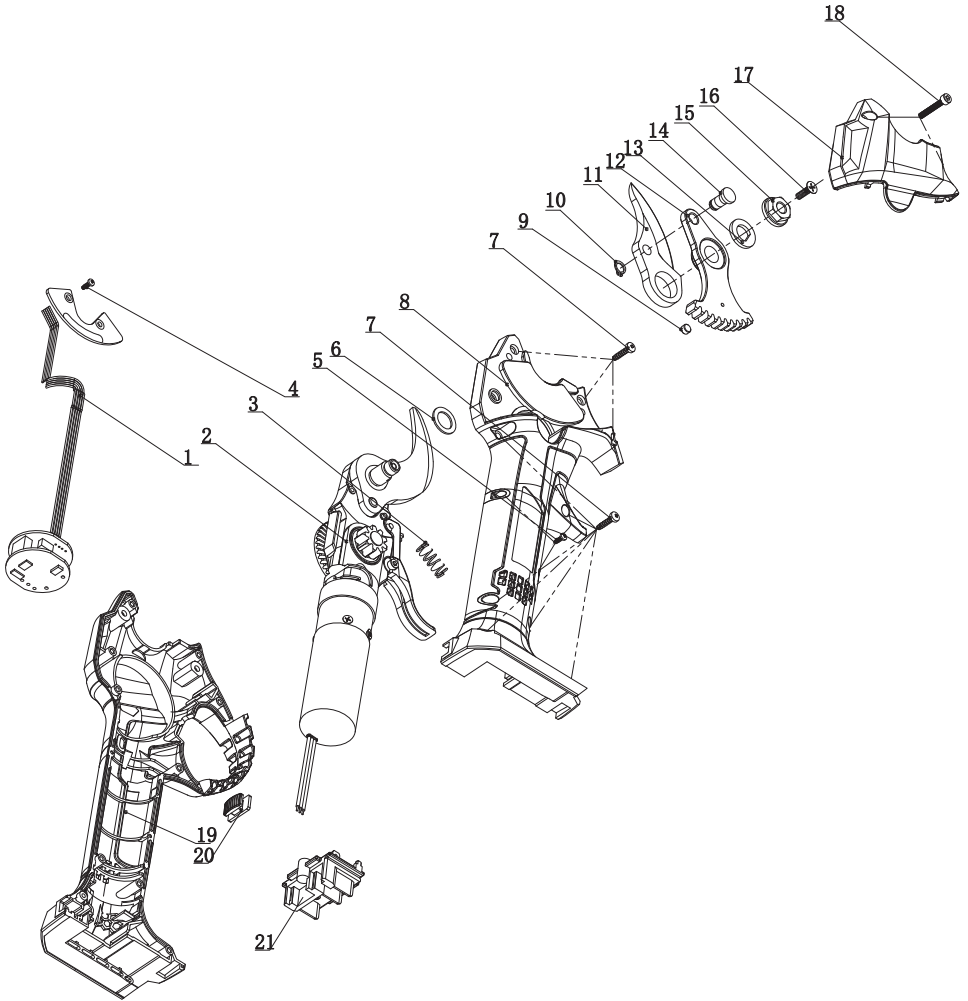

EXPLODED VIEW OF PRUNING SHEARS RDP-SPSH20

SPARE PARTS LIST OF PRUNING SHEARS RDP-SPSH20

21	2020180076	connected rod	1
20	2020055400	Push button	1
19	2040372600	Bottom of handle	1
18	3050080547	Screw	1
17	2020055300	Cover	1
16	3050080322	screw	1
15	3050100116	Nut	1
14	3050040451	Pin	1
13	3050040219	washer	1
12	3029990078	gear	1
11	3050040449	blade	1
10	3050170100	Retaining ring for shaft	1
9	3990030008	magnet	1
8	2040372600	Handle cover	1
7	3050080476	Screw	9
6	3990011112	Wool felt	1
5	3050080546	Screw	2
4	3050080455	Screw	1
3	3050090171	spring	1
2	2010018400	Gearbox	1
1	3060098600	Controller	1
Serial number	Code	Name	Quantity